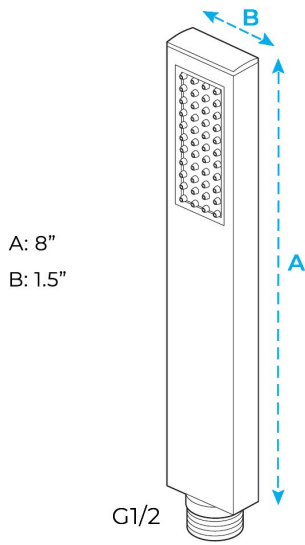

RENO 40X20" LUXURY BATH SHOWER FAUCET SET STAINLESS STEEL RAIN SHOWER HEAD WITH BRASS VALVE, HAND SHOWER AND MASSAGE SPRAY SPECS

Specifications

- Type: Bath & Shower Set
- Cold/Hot Water Control Type: Single Holder
Dual Control
- Style: Contemporary
- Surface Treatment: Polished
- Type: Fixed Support Type
- Valve Core Material: Ceramic
- Surface Finish: Chrome

Shower Head Size:

The LED light will change its color by detecting water temperature:

- 0-30°C (32-86°): Blue LED
- 30-40° (86-104°): Green LED
- 40-50° (104-122°): Red LED
- 50-100° (122-212°): Flashing Red LED

Hand Shower Size:

The minimum required water pressure is 0.05 MPa (0.5 bar).
Flow rate 2.5 GPM (9.5 LPM).

Body Jets Size:

Mixer Size: