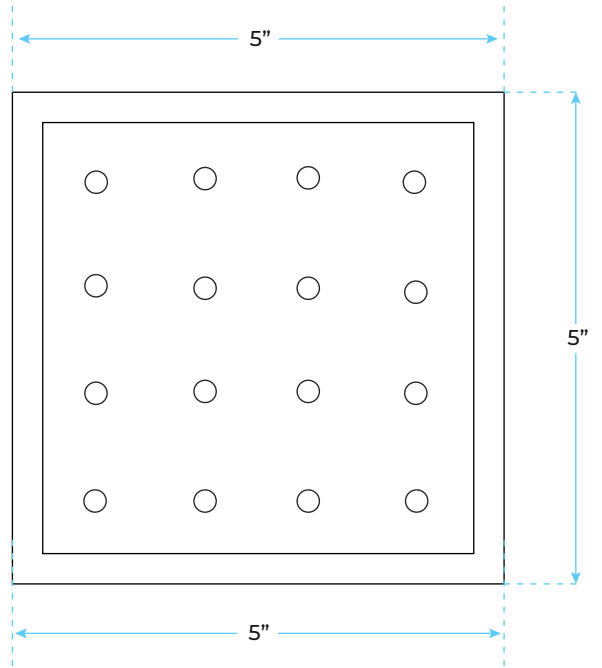

RENO 40X20" LUXURY BATH SHOWER FAUCET SET STAINLESS STEEL RAIN SHOWER HEAD WITH BRASS VALVE, HAND SHOWER AND MASSAGE SPRAY SPECS

Specifications

- Type: Bath & Shower Set
- Cold/Hot Water Control Type: Single Holder
Dual Control
- Style: Contemporary
- Surface Treatment: Polished
- Type: Fixed Support Type
- Valve Core Material: Ceramic
- Surface Finish: Chrome

Shower Head Size:

The LED light will change its color by detecting water temperature:

- 0-30°C (32-86°): Blue LED
- 30-40° (86-104°): Green LED
- 40-50° (104-122°): Red LED
- 50-100° (122-212°): Flashing Red LED

Hand Shower Size:

The minimum required water pressure is 0.05 MPa (0.5 bar).
Flow rate 2.5 GPM (9.5 LPM).

Body Jets Size:

Mixer Size: