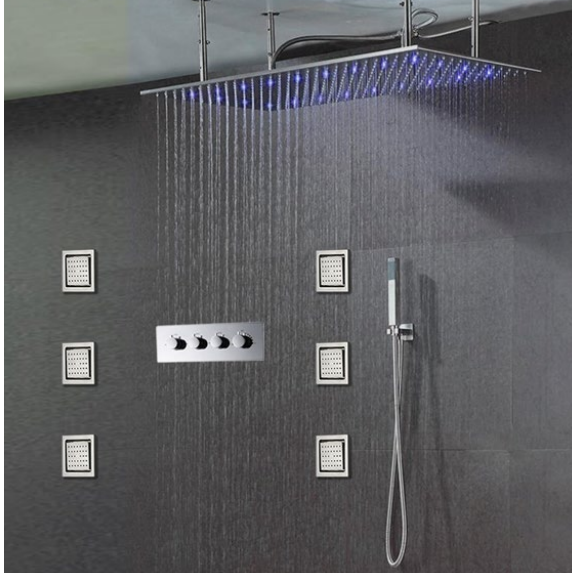

RENO 40X20" LUXURY BATH SHOWER FAUCET SET STAINLESS STEEL RAIN SHOWER HEAD WITH BRASS VALVE, HAND SHOWER AND MASSAGE SPRAY SPECS

Specifications

- Type: Bath & Shower Set
- Cold/Hot Water Control Type: Single Holder
Dual Control
- Style: Contemporary
- Surface Treatment: Polished
- Type: Fixed Support Type
- Valve Core Material: Ceramic
- Surface Finish: Chrome

Shower Head Size:

The LED light will change its color by detecting water temperature:

- 0-30°C (32-86°): Blue LED
- 30-40° (86-104°): Green LED
- 40-50° (104-122°): Red LED
- 50-100° (122-212°): Flashing Red LED

Hand Shower Size:

The minimum required water pressure is 0.05 MPa (0.5 bar).
Flow rate 2.5 GPM (9.5 LPM).

Body Jets Size:

Mixer Size: