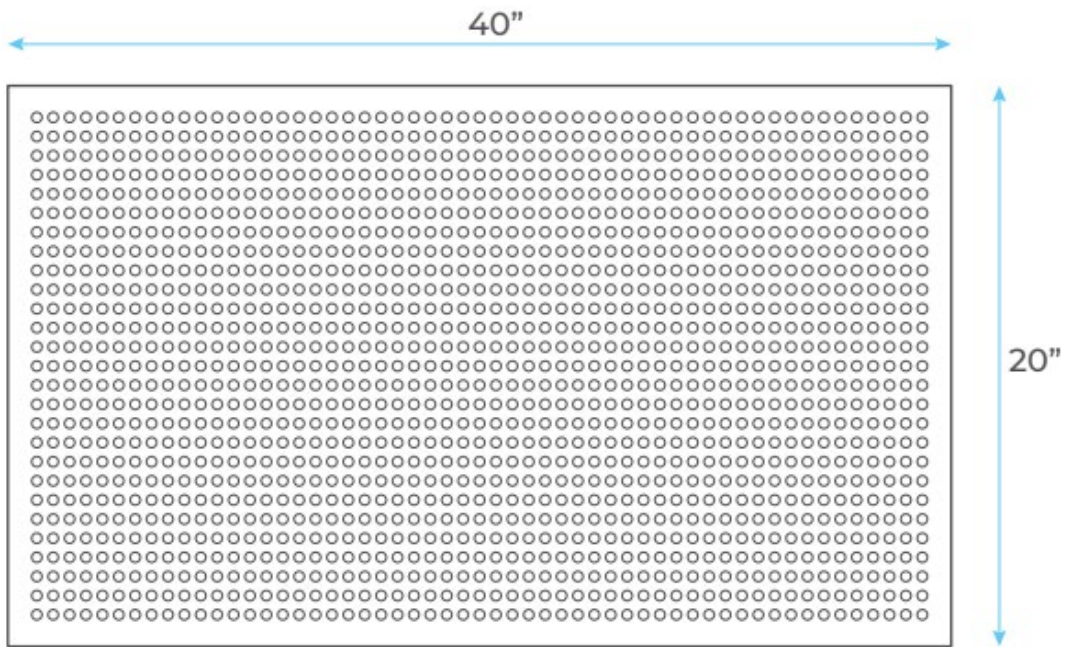

RENO 40X20" LUXURY BATH SHOWER FAUCET SET STAINLESS STEEL RAIN SHOWER HEAD WITH BRASS VALVE, HAND SHOWER AND MASSAGE SPRAY SPECS

Specifications

- Type: Bath & Shower Set
- Cold/Hot Water Control Type: Single Holder
Dual Control
- Style: Contemporary
- Surface Treatment: Polished
- Type: Fixed Support Type
- Valve Core Material: Ceramic
- Surface Finish: Chrome

Shower Head Size:

The LED light will change its color by detecting water temperature:

- 0-30°C (32-86°): Blue LED
- 30-40° (86-104°): Green LED
- 40-50° (104-122°): Red LED
- 50-100° (122-212°): Flashing Red LED

Hand Shower Size:

The minimum required water pressure is 0.05 MPa (0.5 bar).
Flow rate 2.5 GPM (9.5 LPM).

Body Jets Size:

Mixer Size: