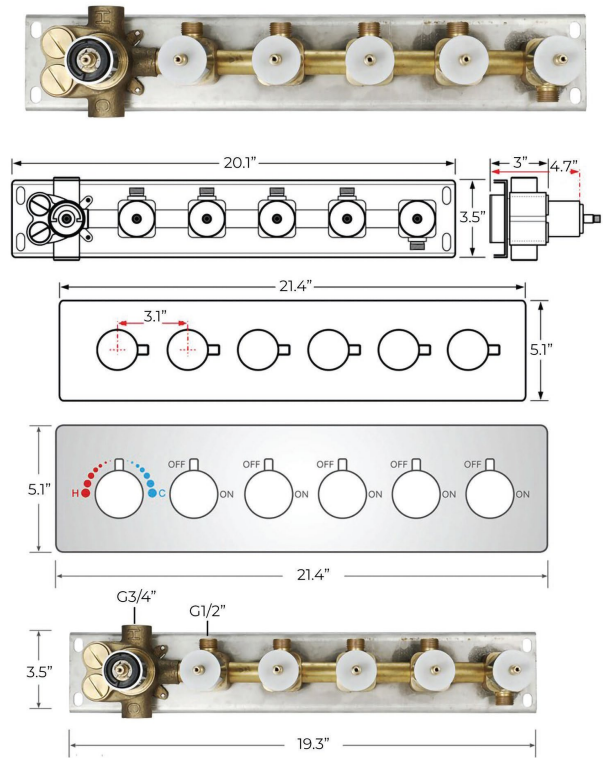

# BATHSELECT LUXURY RAINFALL BATHROOM LED LIGHT CEILING 5 FUNCTIONS SHOWER SET SPECS

## Specifications

- Feature: LED Light,Thermostatic Faucets
- Type: Fixed Rotatable
- Valve Core Material: Ceramic
- Size:> 15.74 Inches
- Number of Handles: Six Handle
- Led Ceiling Fucntion 2: Massage Waterfall
- Shower Sets Fucntion 4: Body Jet Shower
- Shower Set Wall Mounted Function 7: Water and Electricity Separation,More Safe
- Surface Treatment: Polished
- Cold/Hot Water Control Type: Auto-Thermostat Control
- Style: Contemporary
- Surface Finish: Stainless Steel

## Shower Head Size:

**Hand Shower Size:**

**Mixer Size :**

**Body jet Size:**