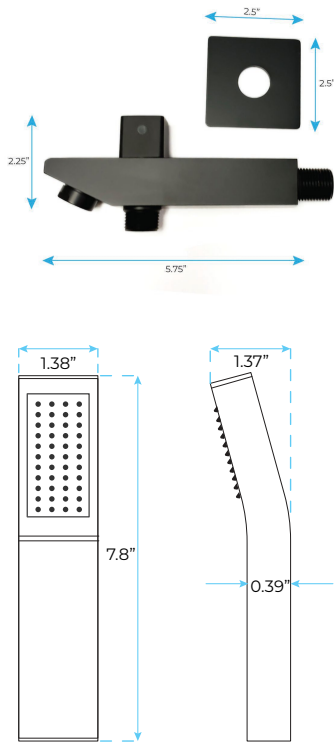

# BATHSELECT LUXURY RAINFALL BATHROOM LED LIGHT CEILING 5 FUNCTIONS SHOWER SET SPECS

## Specifications

- Feature: LED Light,Thermostatic Faucets
- Type: Fixed Rotatable
- Valve Core Material: Ceramic
- Size:> 15.74 Inches
- Number of Handles: Six Handle
- Led Ceiling Fucntion 2: Massage Waterfall
- Shower Sets Fucntion 4: Body Jet Shower
- Shower Set Wall Mounted Function 7: Water and Electricity Separation,More Safe
- Surface Treatment: Polished
- Cold/Hot Water Control Type: Auto-Thermostat Control
- Style: Contemporary
- Surface Finish: Stainless Steel

## Shower Head Size:

**Hand Shower Size:**

**Mixer Size :**

**Body jet Size:**