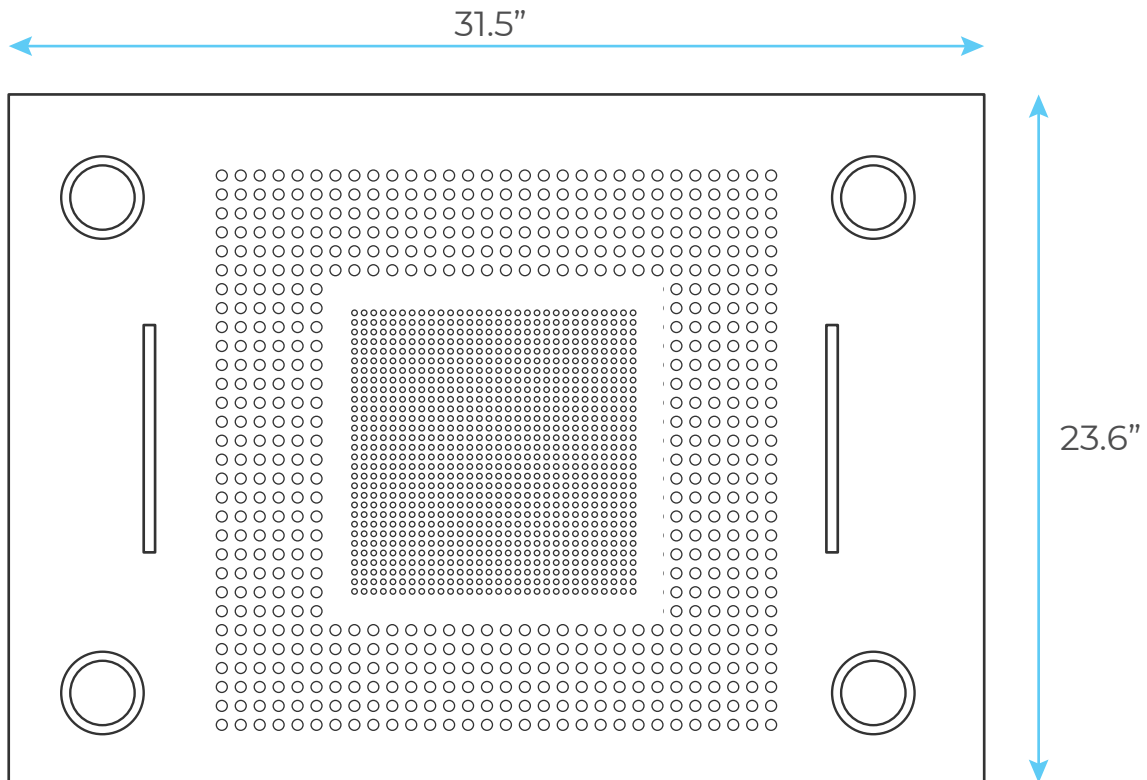

# BATHSELECT LUXURY RAINFALL BATHROOM LED LIGHT CEILING 5 FUNCTIONS SHOWER SET SPECS

## Specifications

- Feature: LED Light,Thermostatic Faucets
- Type: Fixed Rotatable
- Valve Core Material: Ceramic
- Size:> 15.74 Inches
- Number of Handles: Six Handle
- Led Ceiling Fucntion 2: Massage Waterfall
- Shower Sets Fucntion 4: Body Jet Shower
- Shower Set Wall Mounted Function 7: Water and Electricity Separation,More Safe
- Surface Treatment: Polished
- Cold/Hot Water Control Type: Auto-Thermostat Control
- Style: Contemporary
- Surface Finish: Stainless Steel

## Shower Head Size:

**Hand Shower Size:**

**Mixer Size :**

**Body jet Size:**