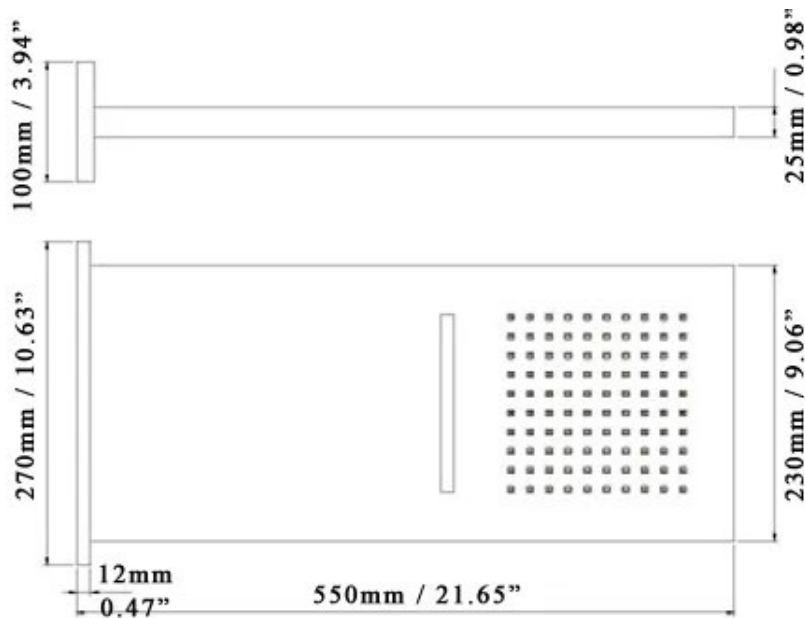

ROMO 22" CONTEMPORARY RGB MULTI COLOR WATER POWERED LED SHOWER HEAD IN CHROME FINISH SHOWER SPECS

Specifications

Type: Fixed Type

Material: Stainless Steel (304 US mirror)

Showerhead Style: RGB Contemporary Rain Shower

Finish: Chrome

Shower Head Size:

Flow Rate

2.5 GPM / 7.6 LPM (rain Shower);

The LED light will change its color by detecting water temperature:

0-30°C (32-86°F): Blue LED

30-40°C (86-104°F): Green LED

40-50°C (104-122°F): Red LED

50-100°C (122-212°F): Flashing Red LED

Note: The LED lights are powered by water flow, and will be activated once the water is turned on.