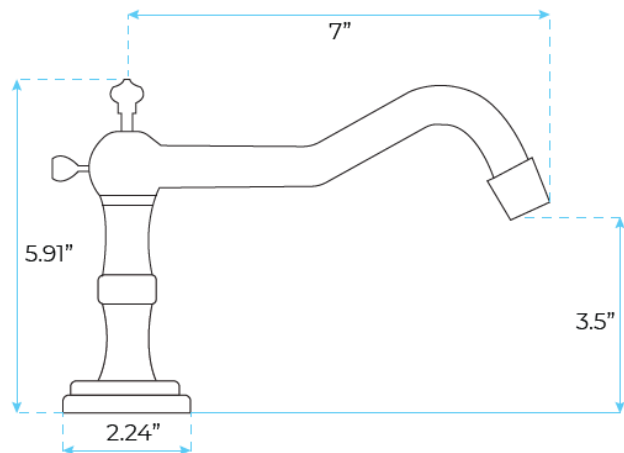

BATHSELECT ANTIQUE FINISH BRASS COMMERCIAL AUTOMATIC SENSOR FAUCET SPECS

Specs:

- Installation Type: Deck Mount
- Style: Traditional/Classic
- Spout Type: Low Arc, Fixed
- Handle Type: Cross
- Body Material: Brass
- Spout Material: Brass
- Number Of Holes: 1
- Valve Type: Ceramic Valve
- Flow Rate: 1.2 GPM / 4.5 LPM