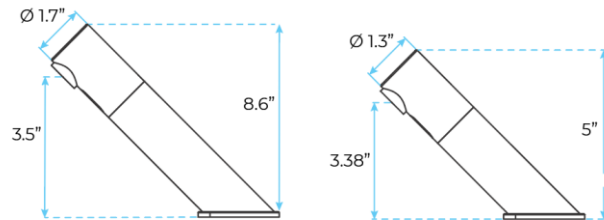

### Specs:

- Electronic deck-mounted tap TOUCH FREE
- Water flows as long as the hands are in the detection area
- - Self-adjusting infrared detection
- - Works on 230 / 9V transformer or 9V alkaline battery
- - Low battery indicator light for replacement (low energy consumption, battery life approx. 2 years or 250,000 cycles)
- - Use parameters adjustable by remote control (flow time, detection length, temporary stop).
- - Lead free to contribute to a purer drinking water supply
- - 5 L / min flow limiter (1.9 L / min. On request)
- - Operating pressure: 0.5 to 8.0 Bar