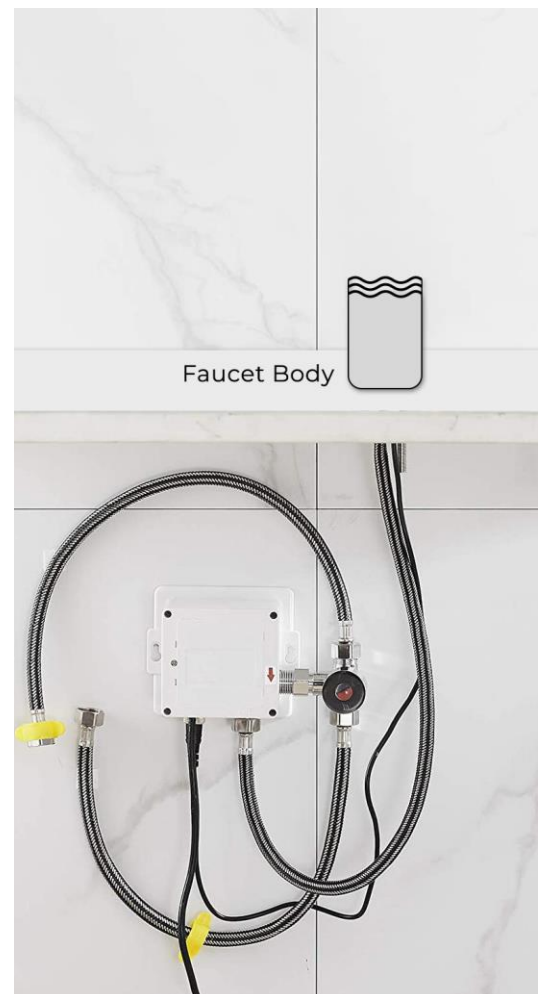

## BATHSELECT CONTEMPORARY AUTOMATIC COMMERCIAL SENSOR FAUCET IN ROSE GOLD SPECS

### Specs:

- Electronic deck-mounted tap TOUCH FREE
- Water flows as long as the hands are in the detection area
- - Self-adjusting infrared detection
- - Works on 230 / 9V transformer or 9V alkaline battery
- - Low battery indicator light for replacement (low energy consumption, battery life approx. 2 years or 250,000 cycles)
- - Use parameters adjustable by remote control (flow time, detection length, temporary stop).
- - Lead free to contribute to a purer drinking water supply
- - 5 L / min flow limiter (1.9 L / min. On request)
- - Operating pressure: 0.5 to 8.0 Bar