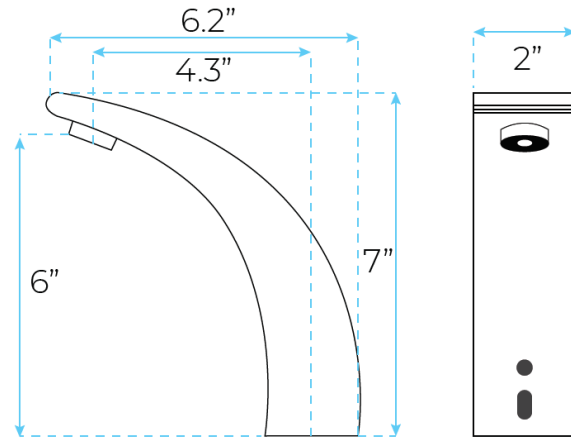

BATHSELECT CHROME FINISH COMMERCIAL INFRARED AUTOMATIC SENSOR FAUCET SPECS

Specs:

- Power: DC:6V(4AA alkaline battery)
- AC:220V-240V; 50/60HZ
- Water Consumption: 0.05Mpa-0.6Mpa
- Detection Zone: 16-32 cm or adjustable
- Motor valve lifespan: up to 500000 flushes
- Battery lifespan: 100000 cycles
- Static Power Consumption: 0.36mw
- Working Power consumption: 0.5mw
- Inductive Opening Time: < 1 second
- Inductive Closing Time: < 2 second
- Dia.of inlet / outlet pipe: G1/2"
- Flux: $\geq 0.07L/S$
- Temperature: 0.1-50°C
- Dia of installing faucet: 33~35mm