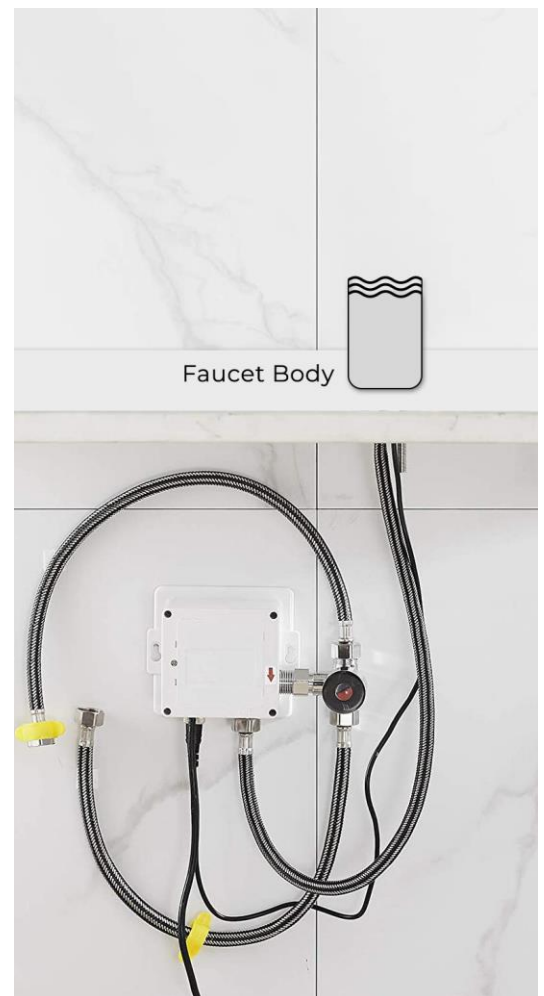

BATHSELECT CHROME FINISH COMMERCIAL INFRARED AUTOMATIC SENSOR FAUCET SPECS

Specs:

- Power: DC:6V(4AA alkaline battery)
- AC:220V-240V; 50/60HZ
- Water Consumption: 0.05Mpa-0.6Mpa
- Detection Zone: 16-32 cm or adjustable
- Motor valve lifespan: up to 500000 flushes
- Battery lifespan: 100000 cycles
- Static Power Consumption: 0.36mw
- Working Power consumption: 0.5mw
- Inductive Opening Time: < 1 second
- Inductive Closing Time: < 2 second
- Dia.of inlet / outlet pipe: G1/2"
- Flux: $\geq 0.07L/S$
- Temperature: 0.1-50°C
- Dia of installing faucet: 33~35mm