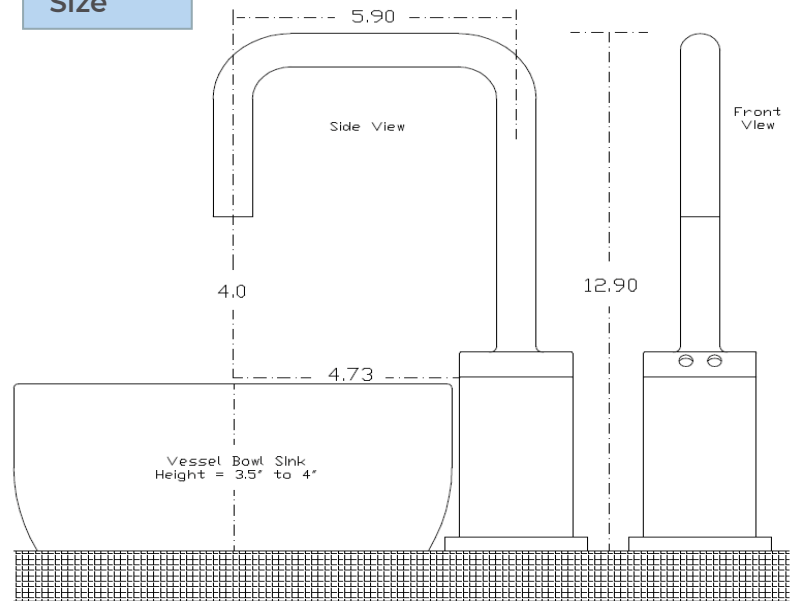

TOUCHLESS COMMERCIAL U-SHAPED MATTE BLACK FINISH AUTOMATIC SENSOR FAUCET SPECIFICATIONS

Size

unit: inch

Specs

Spout: Solid Brass

Power: 4 (AA) Batteries / AC Adapter Optional

Battery life expectancy: 200,000 cycles

Sensor type and Location: Active Infrared, Base mount

Sensor Microprocessor: Digital, Plug And Play

Sensing Range: 2" to 8" Adjustable

Response Time: 0.3 Second

Shut-Off Delay Time: 3 Seconds

Maximum Running Time: 60 Seconds

Aerator: 2.2 GPM Standard

Overview

All dimensions and specifications are nominal and may vary. Use actual products for accuracy in critical situations.