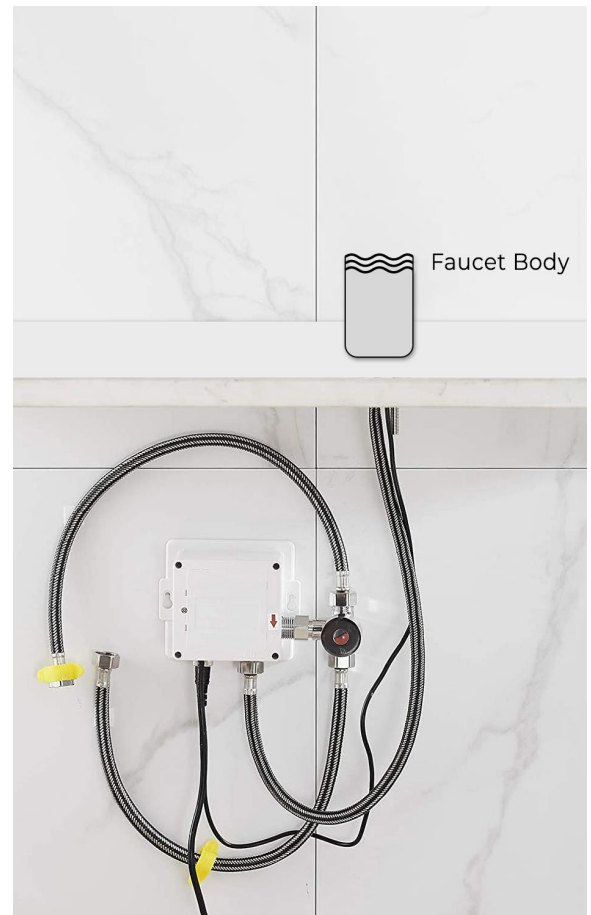

Overview

All dimensions and specifications are nominal and may vary. Use actual products for accuracy in critical situations.