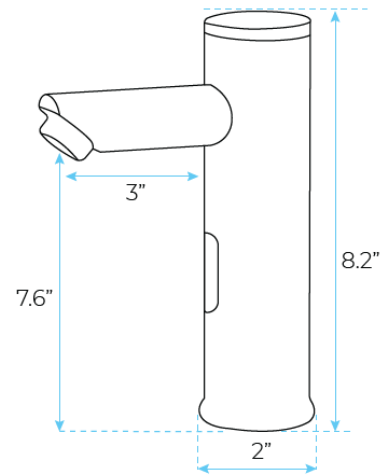

SOLO COMMERCIAL AUTOMATIC TOUCHLESS SENSOR FAUCET OIL RUBBED BRONZE/MATTE BLACK SPECS

Specs:

- Type : Ceramic Plate Spool
- Style : Contemporary
- Surface Treatment : Polished Gold
- Valve Core Material : Ceramic
- Feature : Waterfall Swivel Spout
- Installation Type : Deck Mounted
- Installation Holes: Single Hole
- Water Pressure : 0.1-0.7Mpa
- Cold & Hot Water : Yes
- Inductive Opening Time: < 1 second
- Inductive Closing Time: < 2 second
- Dia.of inlet / outlet pipe: G1/2"
- Temperature: 0.1-50°C
- Dia.of inlet / outlet pipe: G1/2"
- Battery lifespan: 100000 cycles