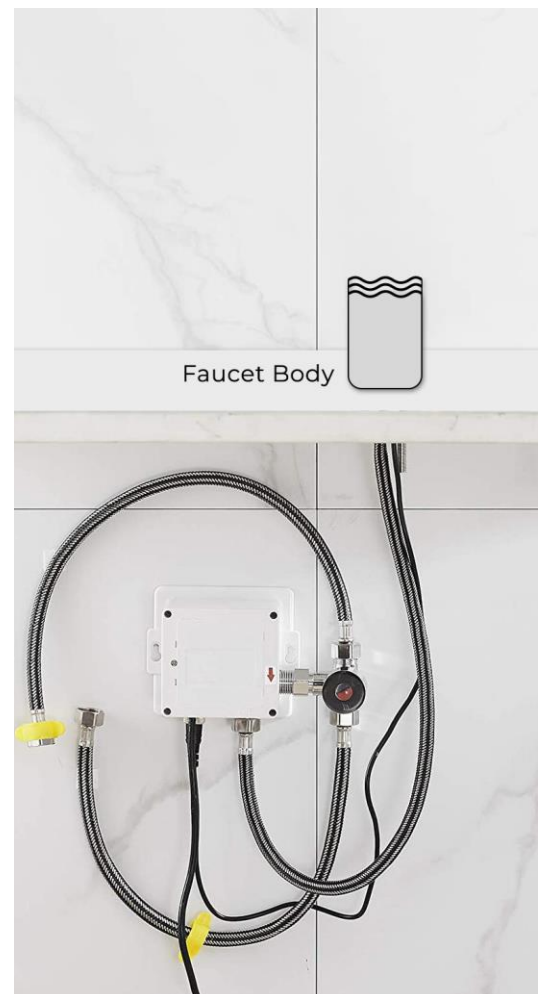

SOLO COMMERCIAL AUTOMATIC TOUCHLESS SENSOR FAUCET OIL RUBBED BRONZE/MATTE BLACK SPECS

Specs:

- Type : Ceramic Plate Spool
- Style : Contemporary
- Surface Treatment : Polished Gold
- Valve Core Material : Ceramic
- Feature : Waterfall Swivel Spout
- Installation Type : Deck Mounted
- Installation Holes: Single Hole
- Water Pressure : 0.1-0.7Mpa
- Cold & Hot Water : Yes
- Inductive Opening Time: < 1 second
- Inductive Closing Time: < 2 second
- Dia.of inlet / outlet pipe: G1/2"
- Temperature: 0.1-50°C
- Dia.of inlet / outlet pipe: G1/2"
- Battery lifespan: 100000 cycles