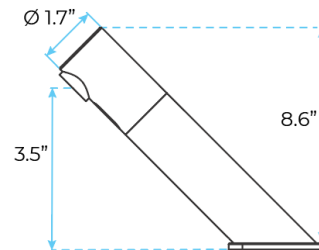

BATHSELECT BRUSHED GOLD CONTEMPORARY DECK MOUNT SENSOR FAUCET SPECS

Specs:

- Electronic deck-mounted tap TOUCH FREE
- Water flows as long as the hands are in the detection area
- - Self-adjusting infrared detection
- - Works on 230 / 9V transformer or 9V alkaline battery
- - Low battery indicator light for replacement (low energy consumption, battery life approx. 2 years or 250,000 cycles)
- - Use parameters adjustable by remote control (flow time, detection length, temporary stop).
- - Lead free to contribute to a purer drinking water supply
- - 5 L / min flow limiter (1.9 L / min. On request)
- - Operating pressure: 0.5 to 8.0 Bar