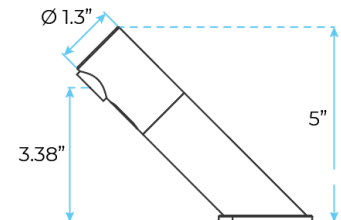

BATHSELECT BRUSHED GOLD CONTEMPORARY DECK MOUNT SENSOR FAUCET SPECS

Specs:

- Electronic deck-mounted tap TOUCH FREE
- Water flows as long as the hands are in the detection area
- - Self-adjusting infrared detection
- - Works on 230 / 9V transformer or 9V alkaline battery
- - Low battery indicator light for replacement (low energy consumption, battery life approx. 2 years or 250,000 cycles)
- - Use parameters adjustable by remote control (flow time, detection length, temporary stop).
- - Lead free to contribute to a purer drinking water supply
- - 5 L / min flow limiter (1.9 L / min. On request)
- - Operating pressure: 0.5 to 8.0 Bar