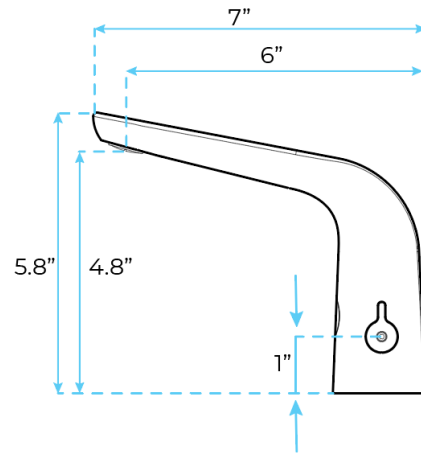

BATHSELECT ALL-IN-ONE THERMOSTATIC AUTOMATIC
COMMERCIAL BRUSHED NICKEL SENSOR FAUCET AVAILABLE IN
CHROME FINISH OR OIL RUBBED BRONZE FINISH SPECS

Specs:

- Power: DC:6V(4AA alkaline battery)
- AC:220V-240V; 50/60HZ
- Water Consumption: 0.05Mpa-0.6Mpa
- Detection Zone: 16-32 cm or adjustable
- Battery lifespan: 100000 cycles
- Static Power Consumption: 0.36mw
- Working Power consumption: 0.5mw
- Inductive Opening Time: < 1 second
- Inductive Closing Time: < 2 second
- Dia.of inlet / outlet pipe: G1/2"
- □□□□□□□□□□□□□□□□
- Temperature: 0.1-50°C
- Dia of installing faucet: 33~35mm