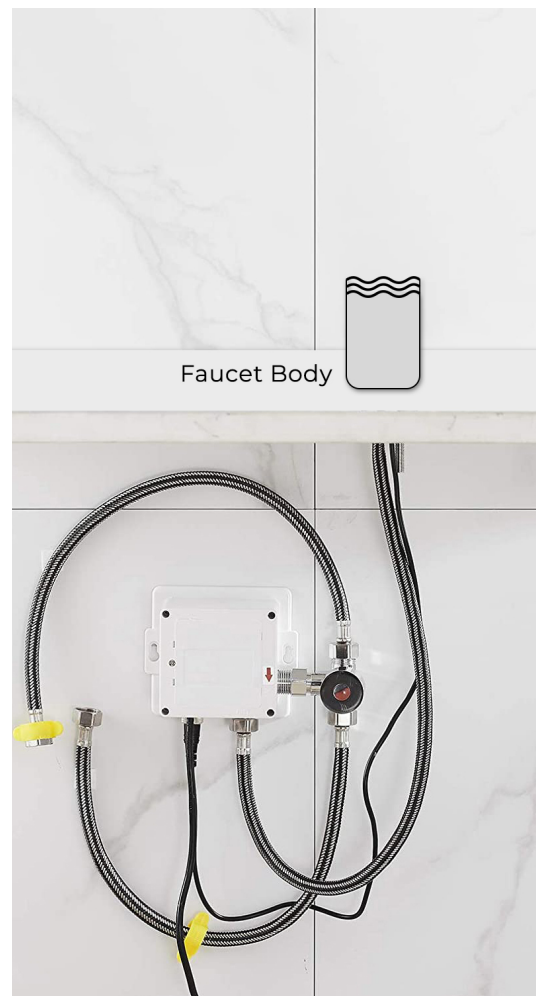

BATHSELECT ALL-IN-ONE THERMOSTATIC AUTOMATIC
COMMERCIAL BRUSHED NICKEL SENSOR FAUCET AVAILABLE IN
CHROME FINISH OR OIL RUBBED BRONZE FINISH SPECS

Specs:

- Power: DC:6V(4AA alkaline battery)
- AC:220V-240V; 50/60HZ
- Water Consumption: 0.05Mpa-0.6Mpa
- Detection Zone: 16-32 cm or adjustable
- Battery lifespan: 100000 cycles
- Static Power Consumption: 0.36mw
- Working Power consumption: 0.5mw
- Inductive Opening Time: < 1 second
- Inductive Closing Time: < 2 second
- Dia.of inlet / outlet pipe: G1/2"
- □□□□□□□□□□□□□□□□
- Temperature: 0.1-50°C
- Dia of installing faucet: 33~35mm