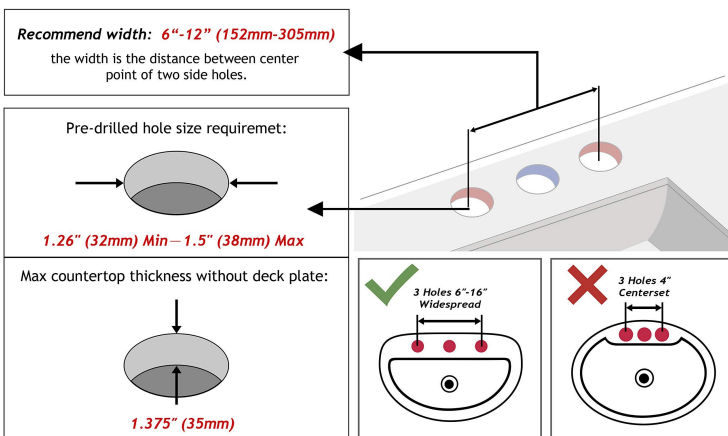

LUXURY NATURAL JADE GOLD FINISH SINK FAUCET DUAL HANDLES MIXER TAP CENTERSET SPECIFICATIONS

Technical Information

- Flow Rate: 1.5 GPM
- Faucet Feature: Widespread 4" Bathroom Faucet
- Counter Top Thickness: 1.35 Inch(Maximum)
- Valve Type: Ceramic Valve
- Hot & Cold Water: Yes
- Number of Handles: 2 Handle
- Installation Type: Deck-Mounted
- Installation: 3 holes

Size

will the faucet fit my sink?

All dimensions and specifications are nominal and may vary. Use actual products for accuracy in critical situations.