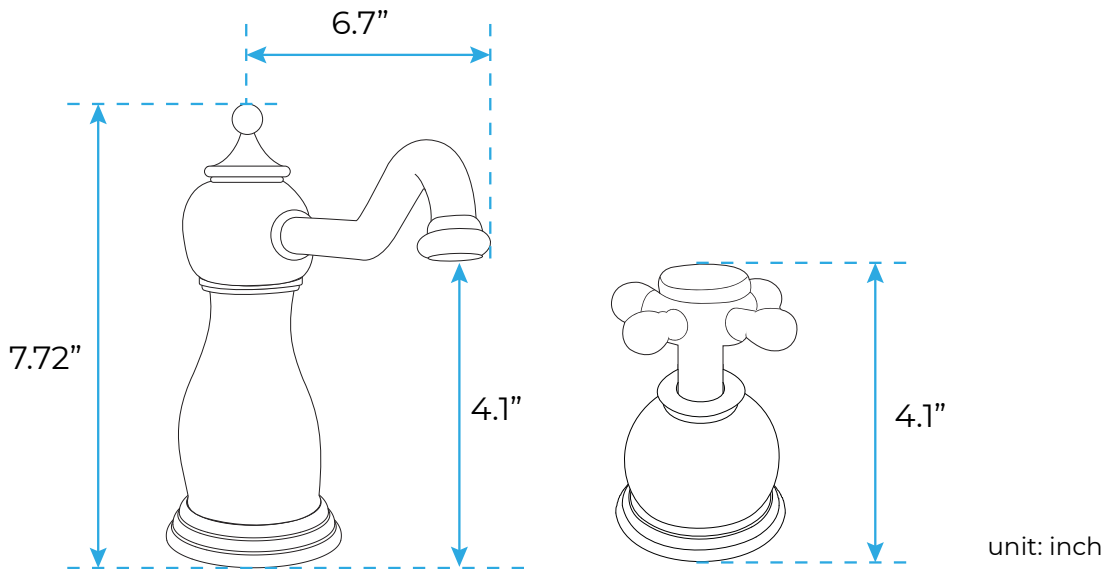

LUXURY NATURAL JADE GOLD FINISH SINK FAUCET DUAL HANDLES MIXER TAP CENTERSET SPECIFICATIONS

Technical Information

- Flow Rate: 1.5 GPM
- Faucet Feature: Widespread 4" Bathroom Faucet
- Counter Top Thickness: 1.35 Inch(Maximum)
- Valve Type: Ceramic Valve
- Hot & Cold Water: Yes
- Number of Handles: 2 Handle
- Installation Type: Deck-Mounted
- Installation: 3 holes

Size

will the faucet fit my sink?

All dimensions and specifications are nominal and may vary. Use actual products for accuracy in critical situations.