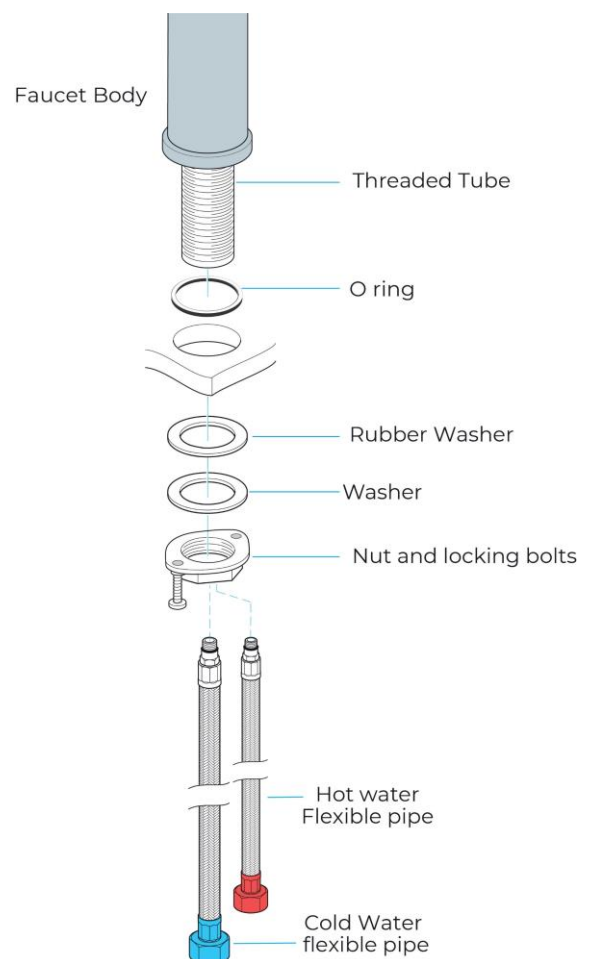

SUEX ROSE GOLD SINK FAUCET WITH CRYSTAL HANDLES SPECS

Specs:

- Type of faucet: Bathroom Sink Faucets
- Characteristic: Golden
- Type of installation: Center set
- Installation holes: single hole
- Number of Handles: double the handles
- finish: golden
- Style: counter top
- Scope: 2 GPM (7.57 L / min)
- Valve type: Ceramic valve
- Cold & Hot Switch: Yes
- Faucet Material Body: brass
- Faucet spout material: brass