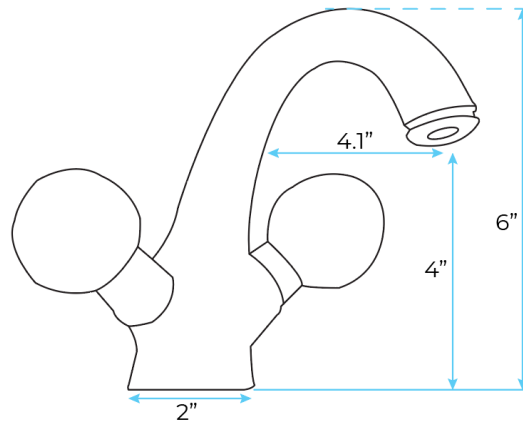

SUEX ROSE GOLD SINK FAUCET WITH CRYSTAL HANDLES SPECS

Specs:

- Type of faucet: Bathroom Sink Faucets
- Characteristic: Golden
- Type of installation: Center set
- Installation holes: single hole
- Number of Handles: double the handles
- finish: golden
- Style: counter top
- Scope: 2 GPM (7.57 L / min)
- Valve type: Ceramic valve
- Cold & Hot Switch: Yes
- Faucet Material Body: brass
- Faucet spout material: brass