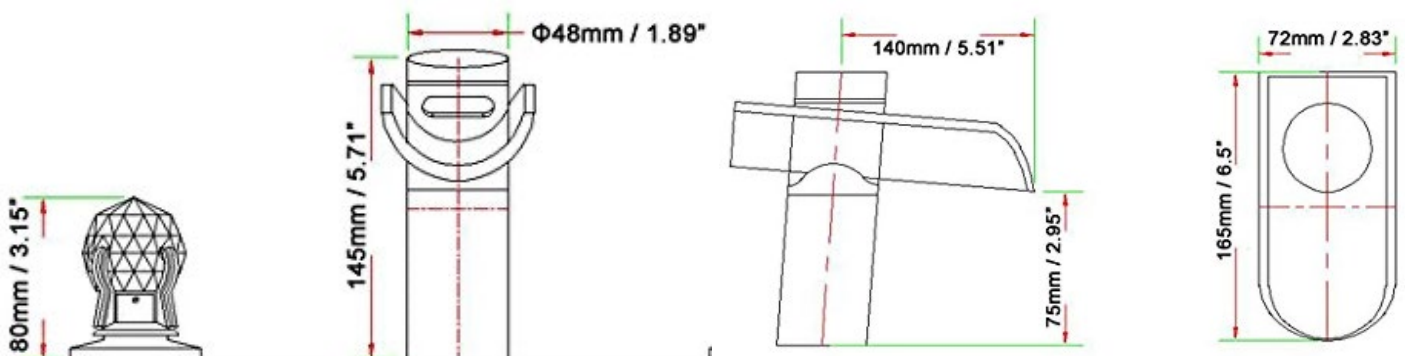

LED GLASS BATHROOM SINK FAUCET WITH CRYSTAL HANDLES SPECIFICATIONS

Installation Type: Deck Mounted, Widespread
 Feature: LED, Waterfall
 Finish: Chrome
 Overall Height: 5.71 inches / 145mm
 Spout Height: 2.95 inches / 75mm
 Spout Reach: 5.51 inches / 140mm
 Spout Width: 2.83 inches / 72mm
 Connection Size: 0.5 inches
 Flow Rate: 1.2 GPM / 4.5 LPM
 Minimum required water pressure is 0.1 MPa (1 bar)
 Valve Type: Ceramic Valve

Size

will the faucet fit my sink?

The LED light will change its color by detecting water temperature:

0-30°C (32-86°F): Blue LED ■
 30-40°C (86-104°F): Green LED ■
 40-50°C (104-122°F): Red LED ■
 50-100°C (122-212°F): Flashing Red LED ■ ■ ■

Note: The LED lights are powered by water flow, and will be activated once the water is turned on.

All dimensions and specifications are nominal and may vary. Use actual products for accuracy in critical situations.