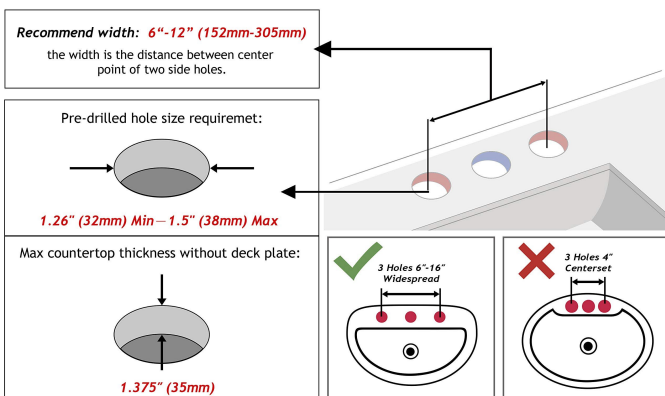

LED GLASS BATHROOM SINK FAUCET WITH CRYSTAL HANDLES SPECIFICATIONS

Installation Type: Deck Mounted, Widespread
 Feature: LED, Waterfall
 Finish: Chrome
 Overall Height: 5.71 inches / 145mm
 Spout Height: 2.95 inches / 75mm
 Spout Reach: 5.51 inches / 140mm
 Spout Width: 2.83 inches / 72mm
 Connection Size: 0.5 inches
 Flow Rate: 1.2 GPM / 4.5 LPM
 Minimum required water pressure is 0.1 MPa (1 bar)
 Valve Type: Ceramic Valve

Size

will the faucet fit my sink?

The LED light will change its color by detecting water temperature:

0-30°C (32-86°F): Blue LED ■
 30-40°C (86-104°F): Green LED ■
 40-50°C (104-122°F): Red LED ■
 50-100°C (122-212°F): Flashing Red LED ■ ■ ■

Note: The LED lights are powered by water flow, and will be activated once the water is turned on.

All dimensions and specifications are nominal and may vary. Use actual products for accuracy in critical situations.