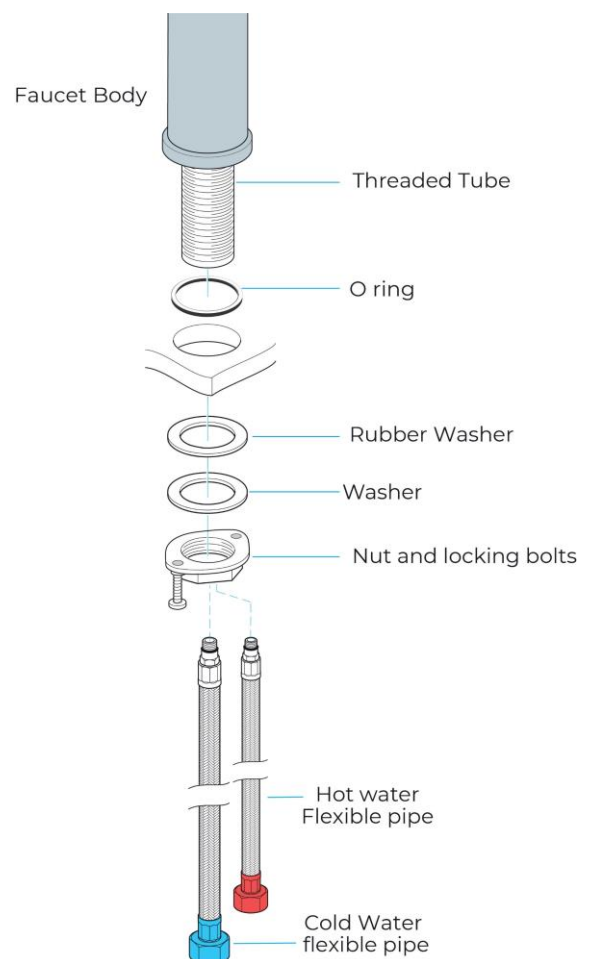

BATHSELECT SLEEK DESIGN CHROME SHORT DECK FAUCET SPECS

Specs:

- Color : Chrome
- Plug Profile : Deck Mount
- Style : Waterfall Spout Faucet
- Material : Brass
- Pattern : Contemporary
- Shape : Aerator Spout
- Flow Rate : 2.2 Gallons Per Minute
- Handle/Lever Placement : Single Handle On The Faucet Center Head
- Batteries Required : No
- Valve core material : ceramic
- Top high quality ceramic cartridge : unique design