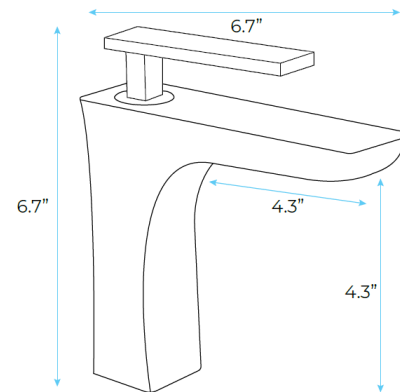

BATHSELECT SLEEK DESIGN CHROME SHORT DECK FAUCET SPECS

Specs:

- Color : Chrome
- Plug Profile : Deck Mount
- Style : Waterfall Spout Faucet
- Material : Brass
- Pattern : Contemporary
- Shape : Aerator Spout
- Flow Rate : 2.2 Gallons Per Minute
- Handle/Lever Placement : Single Handle On The Faucet Center Head
- Batteries Required : No
- Valve core material : ceramic
- Top high quality ceramic cartridge : unique design