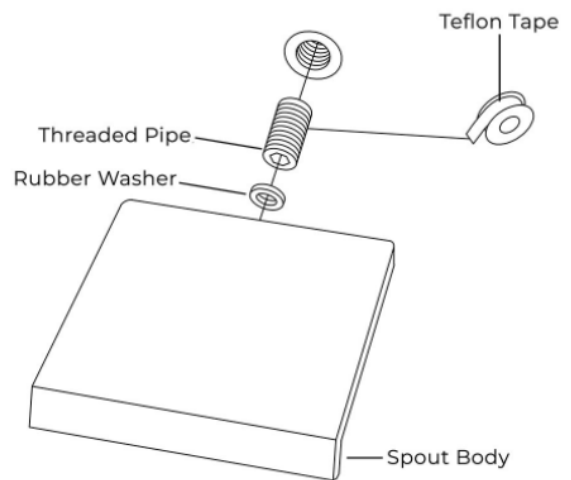

The LED light will change its color by detecting water temperature:

0-30 °C (32-86°F): Blue LED

30-40°C (86-104°F): Green LED

40-50°C (104-122°F): Red LED

50-100°C (122-212°F): Flashing Red LED