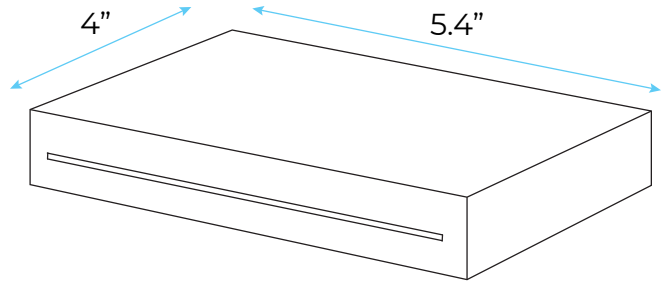

BATHSELECT BRUSHED NICKEL BEAUTIFUL WATERFALL LED BATHTUB FAUCET WALL MOUNT SPECS

Faucet Size:

SPECS:

Style: Contemporary

Installation Type: Wall Mounted

Surface Treatment: Brushed Nickel

Valve Core Material: Ceramic

Number of Handles: 2 Handle

Cold & Hot Water: Yes

LED Color: Red, Green, Purple

Function: LED Waterfall

Flow Rate : Max 4 GPM / 15.1 LPM (tub Spout)

Built-In durable ceramic valves ensure no water leakage.