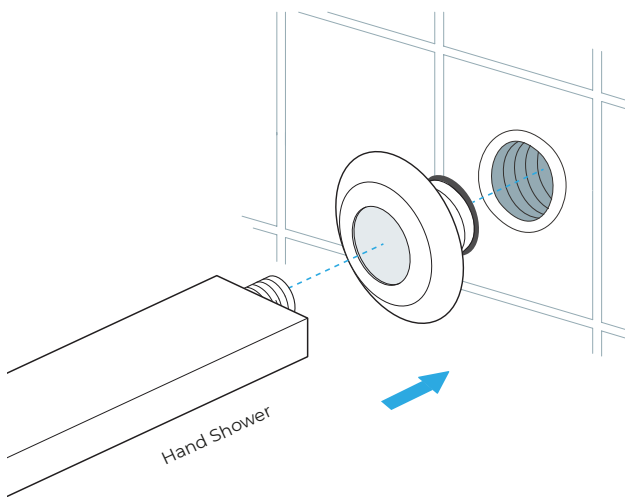

# WALL MOUNT WATERFALL TUB FAUCET BRUSHED NICKEL FINISH WITH TRIPLE HANDLE INSTALLATION INSTRUCTIONS

## POSSIBLE TOOLS REQUIRED\*

Plumbers Tape

Tape Measure

Level

Adjustable Wrench

Hex Wrench

Thread Sealant

Drill

## Installation Instructions

**Step 1.**

**Step 2.**

**Step 3. (Hand Shower)**

**Step 4.**

**Step 5.**

**Step 6.**

- |                        |                 |                  |                    |                       |
|------------------------|-----------------|------------------|--------------------|-----------------------|
| 1. valve               | 2. mounting nut | 3. rubber washer | 4. foam washer     | 5. decorative cap     |
| 6. handle              | 7. set screw    | 8. allen key     | 9. spout body      | 10. decorative board  |
| 11. hand shower holder | 12. hand shower | 13. waterline    | 14. diverter valve | 15. indication button |
| 16. shower hose        |                 |                  |                    |                       |