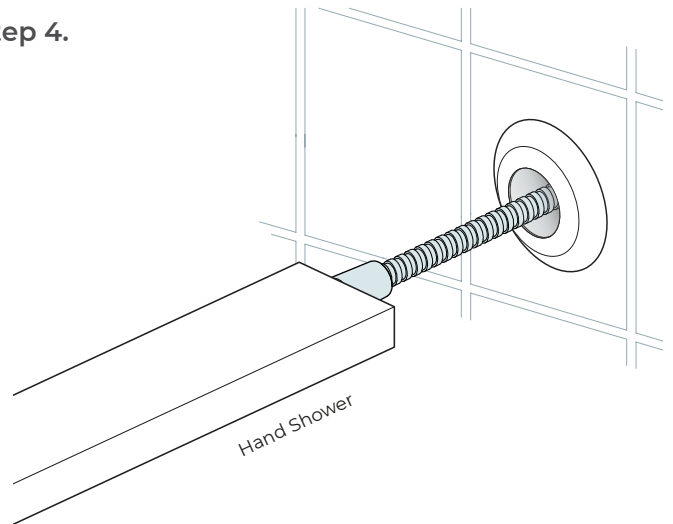

# WALL MOUNT WATERFALL TUB FAUCET BRUSHED NICKEL FINISH WITH TRIPLE HANDLE INSTALLATION INSTRUCTIONS

## POSSIBLE TOOLS REQUIRED\*

Plumbers Tape

Tape Measure

Level

Adjustable Wrench

Hex Wrench

Thread Sealant

Drill

## Installation Instructions

**Step 1.**

**Step 2.**

**Step 3. (Hand Shower)**

**Step 4.**

**Step 5.**

**Step 6.**

- |                        |                 |                  |                    |                       |
|------------------------|-----------------|------------------|--------------------|-----------------------|
| 1. valve               | 2. mounting nut | 3. rubber washer | 4. foam washer     | 5. decorative cap     |
| 6. handle              | 7. set screw    | 8. allen key     | 9. spout body      | 10. decorative board  |
| 11. hand shower holder | 12. hand shower | 13. waterline    | 14. diverter valve | 15. indication button |
| 16. shower hose        |                 |                  |                    |                       |