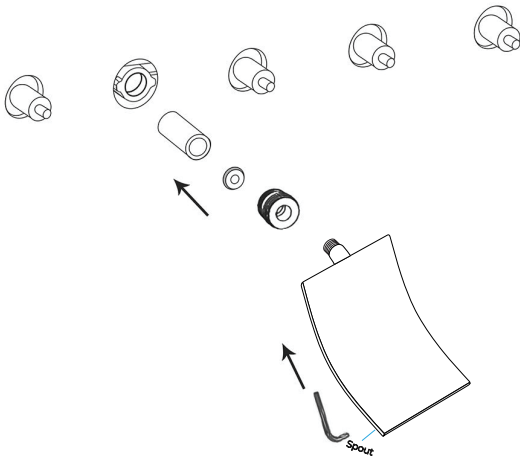

Step 3. (Hand Shower)

Installation Instructions

Step 1.