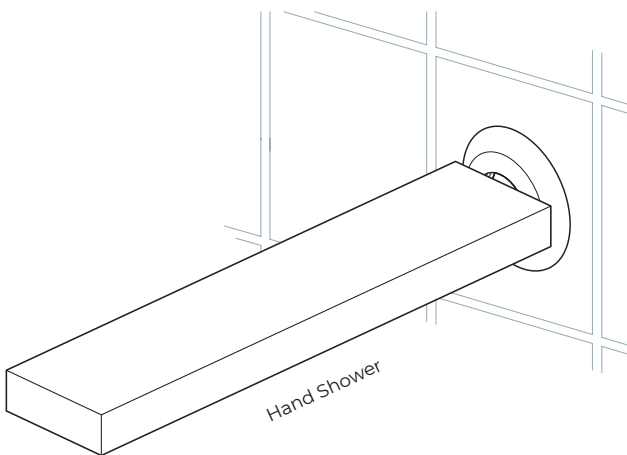

# WALL MOUNT WATERFALL TUB FAUCET BRUSHED NICKEL FINISH WITH TRIPLE HANDLE INSTALLATION INSTRUCTIONS

## Installation Instructions

**Step 1.**

**Step 2.**

**Step 3. (Hand Shower)**

**Step 4.**

**Step 5.**

**Step 6.**

- |                        |                 |                  |                    |                       |
|------------------------|-----------------|------------------|--------------------|-----------------------|
| 1. valve               | 2. mounting nut | 3. rubber washer | 4. foam washer     | 5. decorative cap     |
| 6. handle              | 7. set screw    | 8. allen key     | 9. spout body      | 10. decorative board  |
| 11. hand shower holder | 12. hand shower | 13. waterline    | 14. diverter valve | 15. indication button |
| 16. shower hose        |                 |                  |                    |                       |