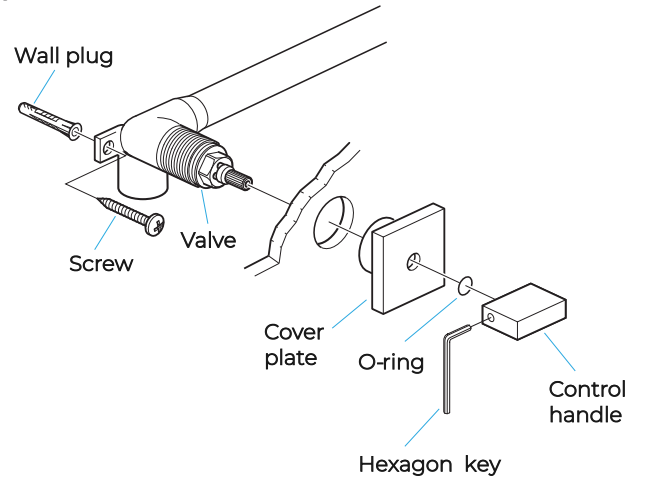

## POSSIBLE TOOLS REQUIRED\*

Plumbers Tape

Tape Measure

Level

Adjustable Wrench

Hex Wrench

Thread Sealant

Drill

Pencil or Marker

Screwdriver

\*not included

## Installation Instructions

**Step 1.**

**Step 2.**

**Step 3. (Hand Shower)**

**Step 4.**

**Step 5.**

**Step 6.**

- |                        |                 |                  |                    |                       |
|------------------------|-----------------|------------------|--------------------|-----------------------|
| 1. valve               | 2. mounting nut | 3. rubber washer | 4. foam washer     | 5. decorative cap     |
| 6. handle              | 7. set screw    | 8. allen key     | 9. spout body      | 10. decorative board  |
| 11. hand shower holder | 12. hand shower | 13. waterline    | 14. diverter valve | 15. indication button |
| 16. shower hose        |                 |                  |                    |                       |