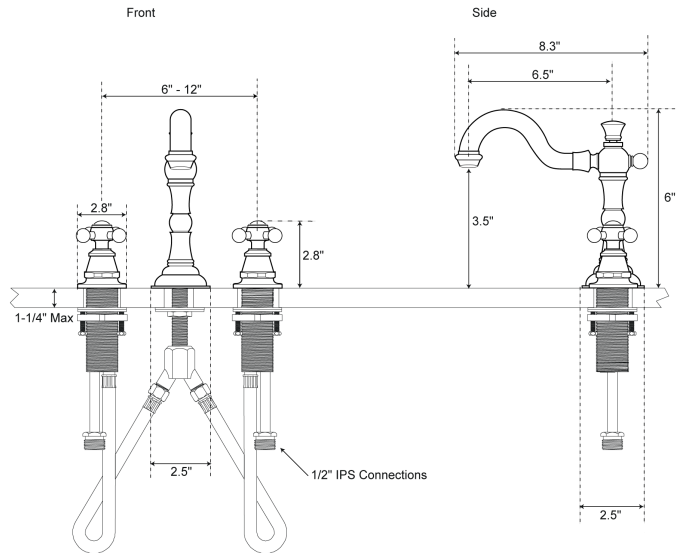

# LYON OIL RUBBED BRONZE BATHROOM SINK FAUCET SPECS

**Size:**

**Specifications**

Installation Type : Widespread

Style: Traditional

Spout Type: Low Arc, Fixed

Handle Type: Cross

Body Material: Brass

Spout Material: Brass

Handle Material: Zinc Alloy

Number Of Holes: 3

Number Of Handles: 2

Swivel Spout: No

Valve Included: Yes

Valve Type: Ceramic Valve

Drain Assembly Included: No

Flow Rate: 1.2 GPM / 4.5 LPM