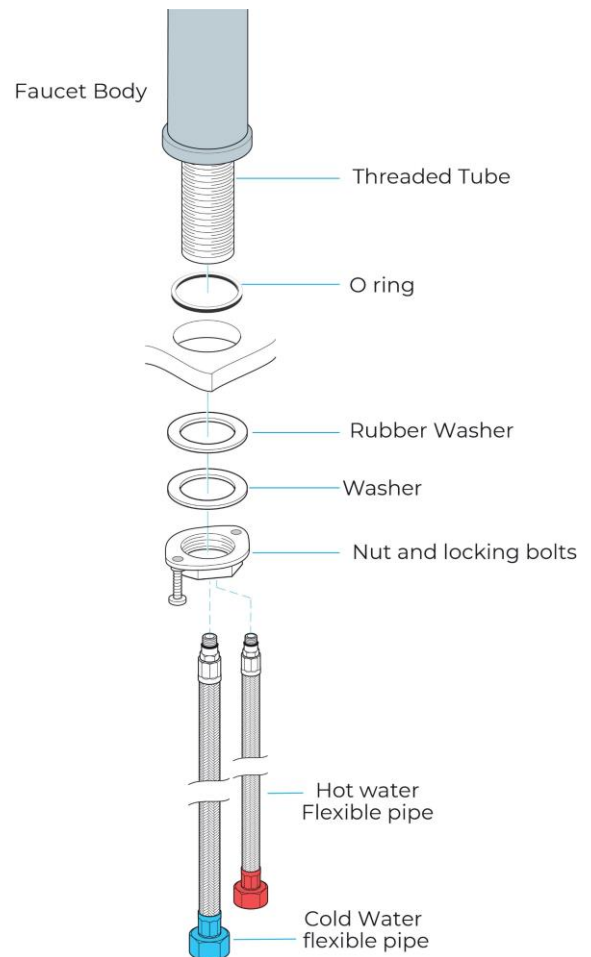

QUITO ANTIQUE GOLD AND WHITE FINISH FAUCET WITH HOT / COLD WATER MIXER SPECS

Specs:

- Function: Bathroom Sink Taps
- Feature: Center set
- Style: Antique
- Finish: Brass with Natural Jade
- Number of Handles: One Handle
- Water pressure: 1.6Mpa.
- Tap Body Material: brass
- Tap Spout Material: brass
- Tap Handle Material: brass
- Total height(Inch): 7..8
- Spout Height(Inch): 5.5"
- Spout length(Inch): 7