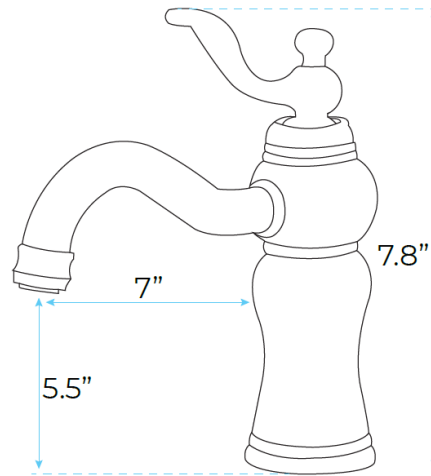

QUITO ANTIQUE GOLD AND WHITE FINISH FAUCET WITH HOT / COLD WATER MIXER SPECS

Specs:

- Function: Bathroom Sink Taps
- Feature: Center set
- Style: Antique
- Finish: Brass with Natural Jade
- Number of Handles: One Handle
- Water pressure: 1.6Mpa.
- Tap Body Material: brass
- Tap Spout Material: brass
- Tap Handle Material: brass
- Total height(Inch): 7..8
- Spout Height(Inch): 5.5"
- Spout length(Inch): 7