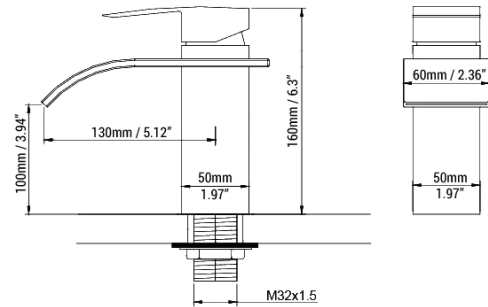

OLIVOS GOLD FINISH BATHROOM SINK FAUCET SPECS

SPECS:

Type - Deck mount

Hot & cold - Yes

Functional categories: Bathroom

Sink Faucets

Valve Core Material : Ceramic

Material: Brass

Flow Rate: 1.2 GPM / 4.5 LPM

Style : Single Holder Single Hole

Style: Contemporary/Modern

Valve Included: Yes