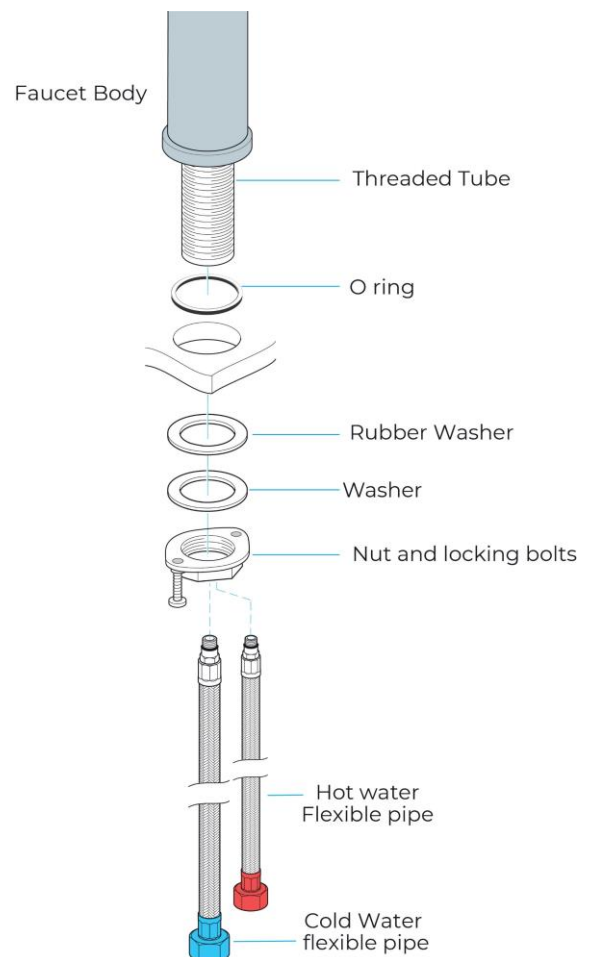

BATHSELECT PALERMO GOLD FINISH WATERFALL BATHROOM SINK FAUCET SPECS

Specs:

- Solid brass construction (59% brass ingot)
- Usage: Bathroom Basin
- 6 -7 L/Min flow rate
- Stainless steel double hose (1/2 Female Connection)
- Aerator size M 22/24x1
- Hot and cold water operation
- High Quality Cartridge (can be operated between 50_65°C temperature) tested for more than 500,000 cycles
- Brass spindle for durability, plastic cap on the spindle to avoid metal to metal contact, with temperature controller ring
- Salt spray testing (24 Hours)
- Operation water pressure 0.5 Bar 5