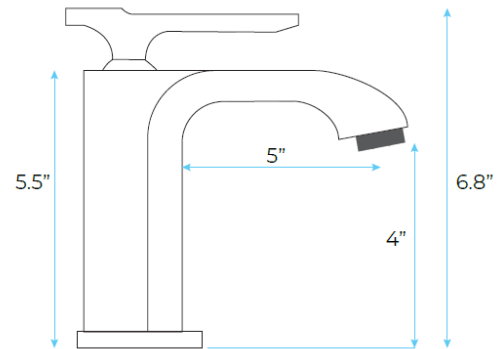

BATHSELECT PALERMO GOLD FINISH WATERFALL BATHROOM SINK FAUCET SPECS

Specs:

- Solid brass construction (59% brass ingot)
- Usage: Bathroom Basin
- 6 -7 L/Min flow rate
- Stainless steel double hose (1/2 Female Connection)
- Aerator size M 22/24x1
- Hot and cold water operation
- High Quality Cartridge (can be operated between 50_65°C temperature) tested for more than 500,000 cycles
- Brass spindle for durability, plastic cap on the spindle to avoid metal to metal contact, with temperature controller ring
- Salt spray testing (24 Hours)
- Operation water pressure 0.5 Bar 5