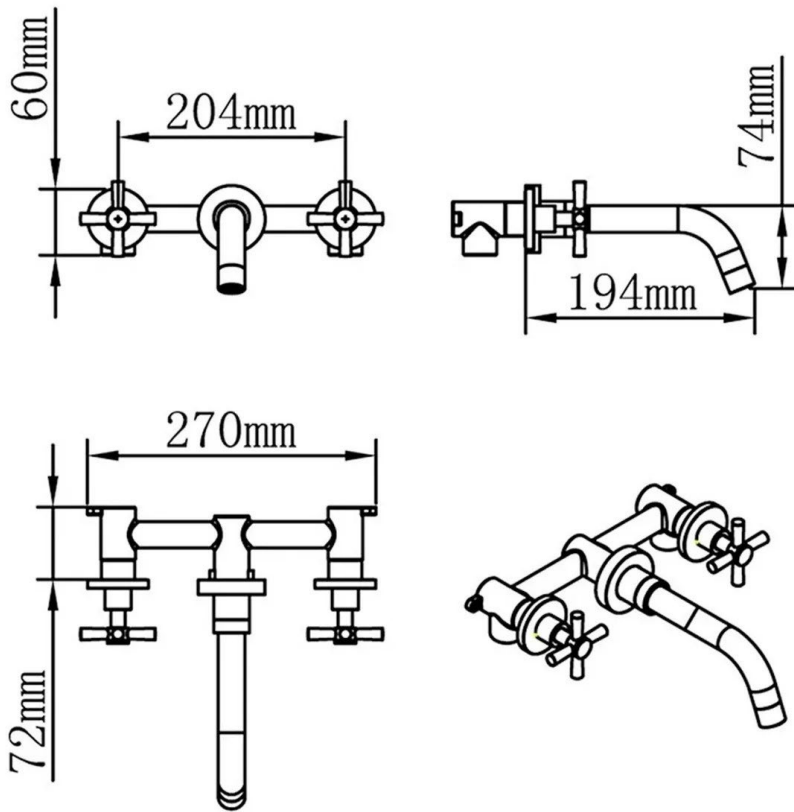

GENEVA BRUSHED ROSE GOLD WALL MOUNT HOLE FAUCET WITH DUAL HANDLE SPECIFICATIONS

Overview

Size

Technical Information

- 8" Wall Mounted Sink Mixer faucet to mix cold and hot water
- High quality "metallic" material
- Ceramic closure system -Quick 1/4 turn
- Concealed body
- Handle of different models
- With aerator and saver
- Installation Type - Wall Mounted
- Number Of Handles - Two Handles
- Flow Rate - 30 L/min
- Water Pressure - 1.5 Mpa
- Cold and Hot Switch - Yes
- Valve Type - Ceramic Valve

All dimensions and specifications are nominal and may vary. Use actual products for accuracy in critical situations.